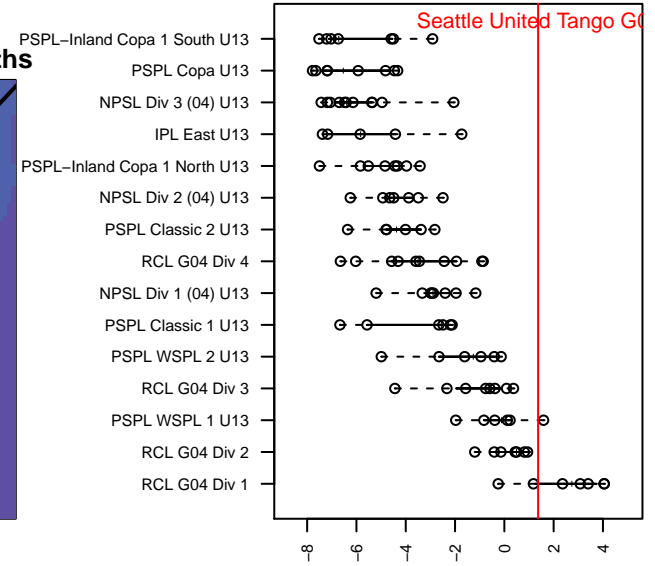

# Seattle United Tango G04

Seattle United Premier  
 Seattle, WA  
 G04 total strength=1334  
 attack=8.88 defense=4.58  
 fall league = RCL G04 Div 1, RCL G04 7V2  
 spr league = Win RCL G04 Div 1

alt names used:  
 Seattle United G04 Tango  
 SEATTLE UNITED G04 TANGO (WA)  
 Seattle United G04 Tango B  
 Seattle United G04 Tango B  
 Seattle United G04 Tango B  
 Seattle United G04 Tango B

Venues played:  
 2016 Rainier Challenge Samba U13  
 2016 Nike Crossfire Challenge Gold Group U13  
 2016 RCL G04 Div 1  
 2016 RCL G04 7V2  
 2016 Win RCL G04 Div 1  
 2016 WYS Championship G04

**Seattle United Tango G04**  
 Dots are actual minus expected GF (blue circles) and GA (red triangles).  
 Blue line is smoothed change in attack strength. Red is smoothed change in defense strength.

**attack and defense variance (black dot)  
relative to other teams  
and top 10 in region**

**attack and defense rating  
relative to others at age  
and all opponents in last 13 months**

**Performance relative to 13 month average**