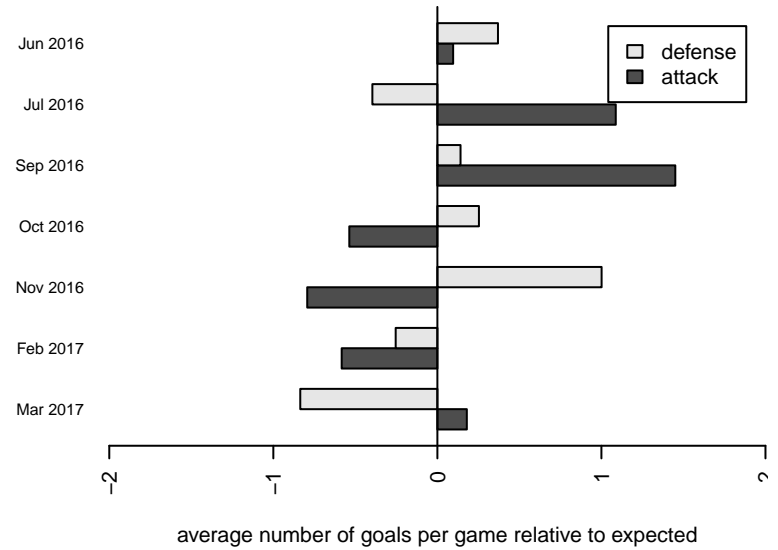

Performance relative to 13 month average