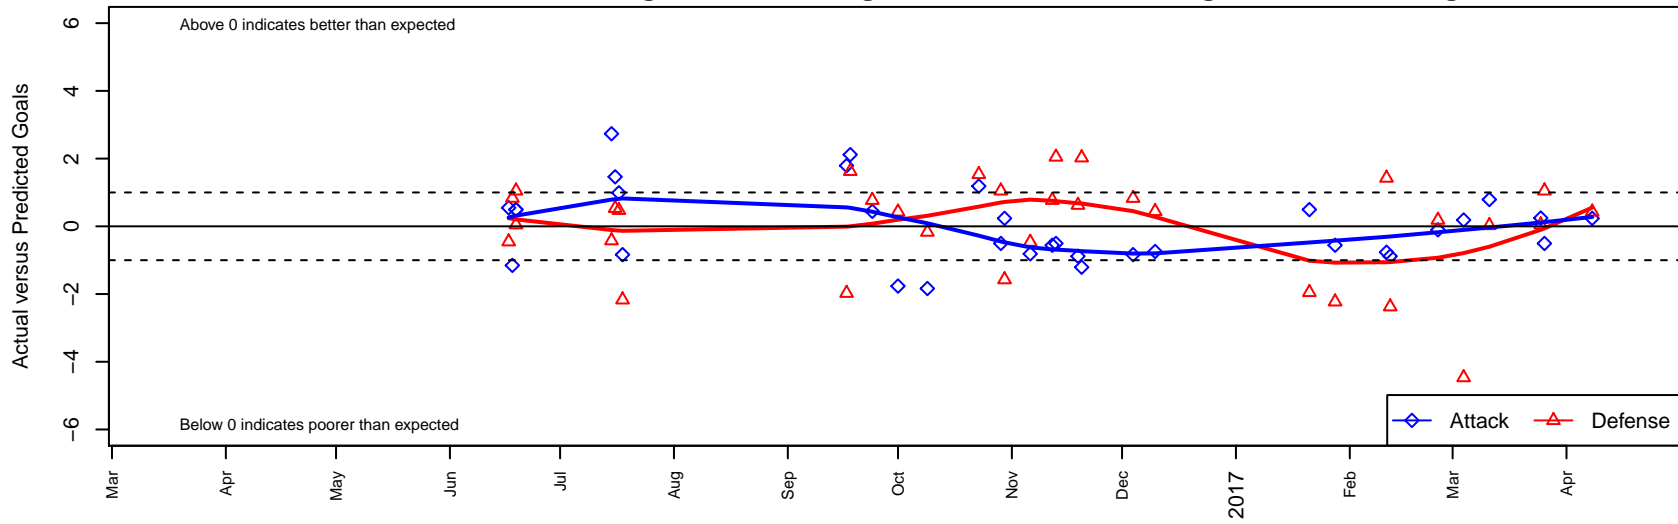

# Seattle United Tango G04

Seattle United Premier  
 Seattle, WA  
 G04 total strength=1334  
 attack=8.88 defense=4.58  
 fall league = RCL G04 Div 1, RCL G04 7V2  
 spr league = Win RCL G04 Div 1

alt names used:  
 Seattle United G04 Tango  
 SEATTLE UNITED G04 TANGO (WA)  
 Seattle United G04 Tango B  
 Seattle United G04 Tango B  
 Seattle United G04 Tango B  
 Seattle United G04 Tango B

Venues played:  
 2016 Rainier Challenge Samba U13  
 2016 Nike Crossfire Challenge Gold Group U13  
 2016 RCL G04 Div 1  
 2016 RCL G04 7V2  
 2016 Win RCL G04 Div 1  
 2016 WYS Championship G04

**Seattle United Tango G04**  
 Dots are actual minus expected GF (blue circles) and GA (red triangles).  
 Blue line is smoothed change in attack strength. Red is smoothed change in defense strength.

**attack and defense variance (black dot)  
relative to other teams  
and top 10 in region**

**attack and defense rating  
relative to others at age  
and all opponents in last 13 months**

**Performance relative to 13 month average**